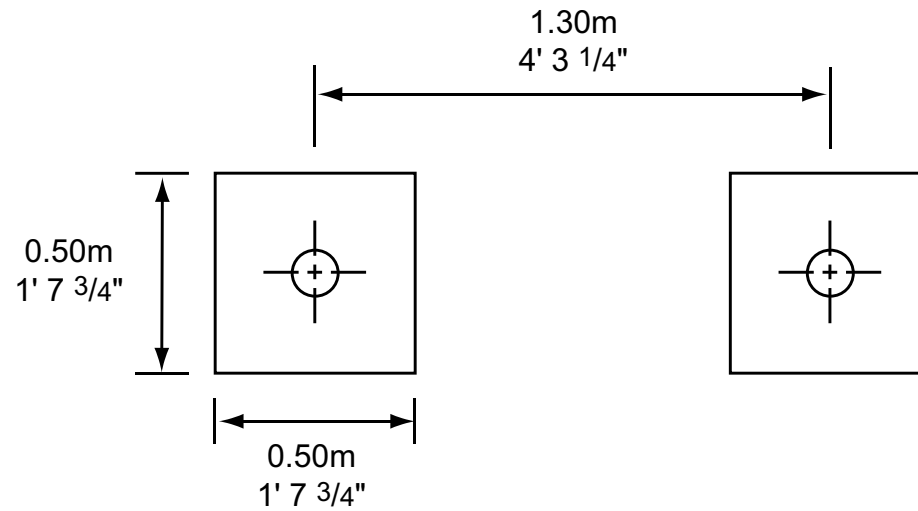

WEIGHT LIFT

OUTDOOR FITNESS

Installation Support
(877) 517-2200 or (719) 488-3812
support@outdoor-fitness.com

Weight

Net Weight	94.2 kgs.	207.7 lbs.
Ship Weight	104.1 kgs.	229.5 lbs.

Dimensions

Length	1.41 m	4' 7 1/2"
Width	0.36 m	1' 2 1/4"
Height	2.46 m	8' 3/4"