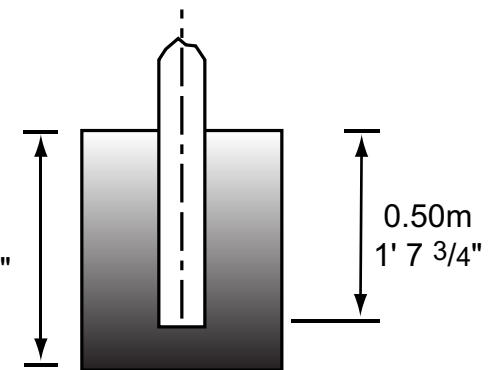

WEIGHT LIFT

OUTDOOR FITNESS

Installation Support
(877) 517-2200 or (719) 488-3812
support@outdoor-fitness.com

Weight

Net Weight	94.2 kgs.	207.7 lbs.
Ship Weight	104.1 kgs.	229.5 lbs.

Dimensions

Length	1.41 m	4' 7 1/2"
Width	0.36 m	1' 2 1/4"
Height	2.46 m	8' 3/4"